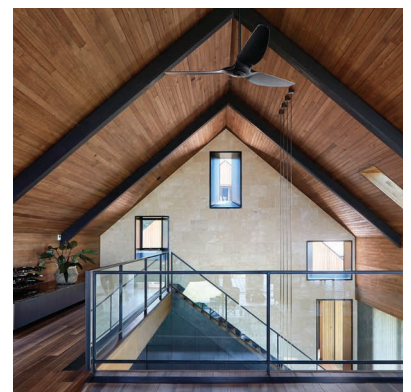

A range of exceptional Tasmanian Oak products

Abelwood's Tasmanian Oak range is a vast collection of expertly crafted and meticulously finished products developed through years of experience and innovation. Our core range showcased in this brochure extends from Dressed All Round profiles, a selection of Solid Strip and Engineered Flooring to Architrave Mouldings and Door Jambs. Please also see our specialist brochures for Evolution Wall and Ceiling Linings, Woodsmith Engineered Flooring and our range of Fine Mouldings.

A quality product to last a lifetime

Abelwood Tasmanian Oak is prized for its beauty, strength, stability, workability and staining qualities and is used extensively in general joinery and specialised cabinetry and furniture applications.

Tasmanian Oak is light in colour, varying from straw to reddish brown with intermediate shades of cream to pink. It is recognised for its excellent staining qualities, which allow ready matching with other timbers, finishes or furnishings.